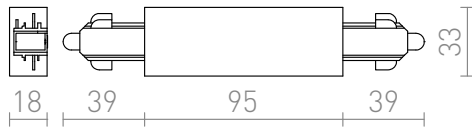

STRAIGHT JOINT WITH FEED-IN FOR 1-CIRCUIT TRACK

Straight connector with feed-in. Maximum load 16A.

RP EUR incl. VAT

R12263	1F straight connector with feed-in white 230V	6,80
R12264	1F straight connector with feed-in black 230V	6,80
R12265	1F straight connector with feed-in silver grey 230V	7,80