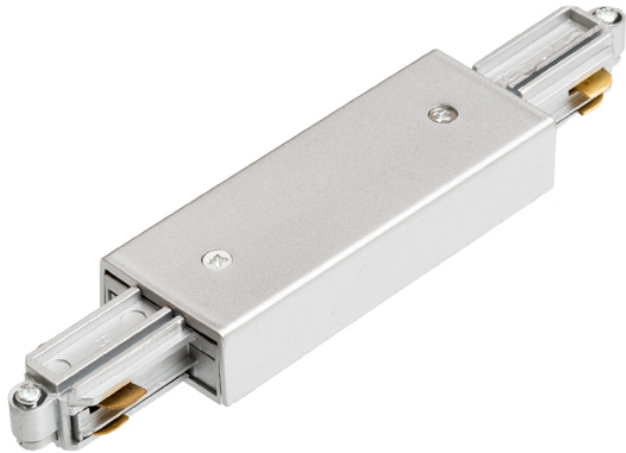

STRAIGHT JOINT WITH FEED-IN FOR 1-CIRCUIT TRACK

Straight connector with feed-in. Maximum load 16A.

RP EUR incl. VAT

R12263	1F straight connector with feed-in white 230V	6,80
R12264	1F straight connector with feed-in black 230V	6,80
R12265	1F straight connector with feed-in silver grey 230V	7,80