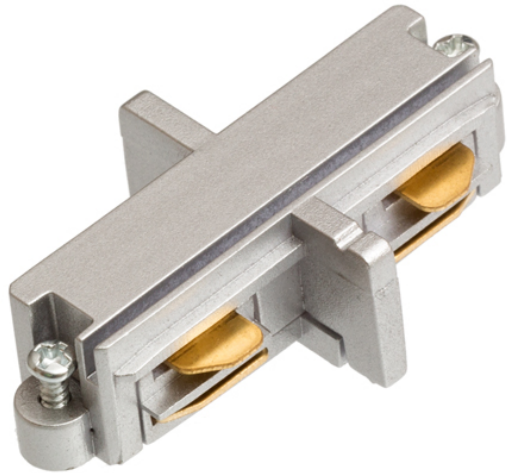

STRAIGHT JOINT FOR 1-CIRCUIT TRACK

Straight joint for 1-circuit tracks.

RP EUR incl. VAT

R12260	1F straight joint white 230V	3,50
---------------	------------------------------	-------------

R12261	1F straight joint black 230V	3,50
---------------	------------------------------	-------------

R12262	1F straight joint silver grey 230V	4,20
---------------	------------------------------------	-------------

 3D model

 manual