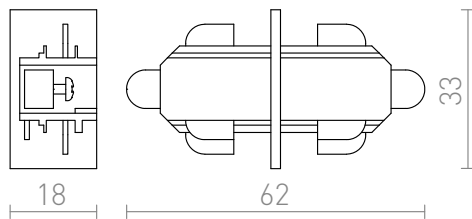

STRAIGHT JOINT FOR 1-CIRCUIT TRACK

Straight joint for 1-circuit tracks.

RP EUR incl. VAT

R12260	1F straight joint white 230V	3,50
---------------	------------------------------	-------------

R12261	1F straight joint black 230V	3,50
---------------	------------------------------	-------------

R12262	1F straight joint silver grey 230V	4,20
---------------	------------------------------------	-------------

 3D model

 manual