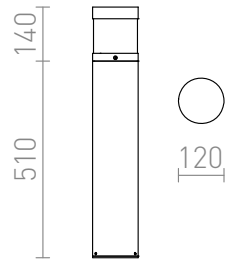

ABAX 65

LED 15W 423 lm Ra 80

Outdoor bollard with integrated LED for general illumination.

RP EUR incl. VAT

R12626

ABAX 65 bollard anthracite grey 230V LED
15W IP54 3000K

238,00

IP54