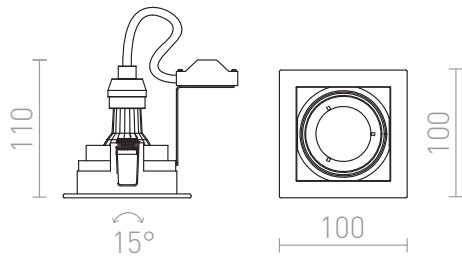

ACASA

Angular recessed light with tilt-function and GU10 socket. Only for drywall ceiling installation.

RP EUR incl. VAT

R12750

ACASA recessed white 230V GU10 50W

18,50

3D model

manual