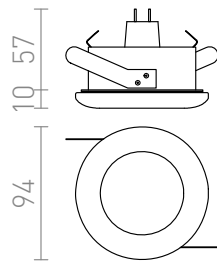

# ACUA 12V

Recessed light suitable in wet environments with a satin glass cover.  
Needs an appropriate transformer which is sold separately.

RP EUR incl. VAT

<b>R10406/12</b>	ACUA recessed chrome 12V GU5,3 50W IP44	<b>22,00</b>
<b>R10407/12</b>	ACUA recessed white 12V GU5,3 50W IP44	<b>22,00</b>

IP44

3D model

manual