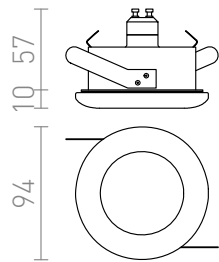

# ACUA 230V

Recessed light suitable in wet environments. Satin glass cover.

RP EUR incl. VAT

<b>R10406</b>	ACUA recessed chrome 230V GU10 50W IP44	<b>22,00</b>
<b>R10407</b>	ACUA recessed white 230V GU10 50W IP44	<b>22,00</b>

IP44

3D model

manual

8,5

0,25

G11841