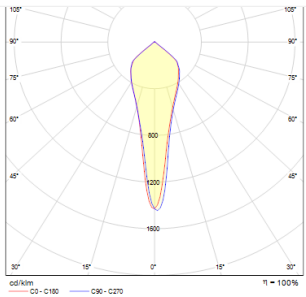

ADVANTAGE I

LED 3W 165 lm Ra 80

Cubic aluminum LED single-beam luminaire.

RP EUR incl. VAT

R10151

ADVANTAGE I aluminum 230V/700mA LED
3W 3000K

48,00

3D model