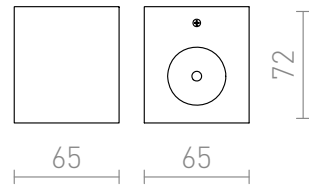

ADVANTAGE I

LED 3W 165 lm Ra 80

Cubic aluminum LED single-beam luminaire.

RP EUR incl. VAT

R10151

ADVANTAGE I aluminum 230V/700mA LED
3W 3000K

48,00

3D model