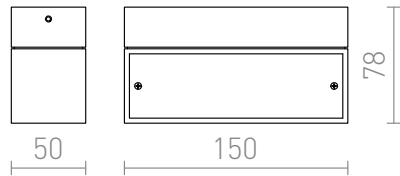

ADVANTAGE VI

LED 6x1W 300 lm Ra 80

Angular aluminum wall light with unidirectional or UP/DOWN illumination.

RP EUR incl. VAT

R10154

ADVANTAGE VI aluminum 230V/350mA
LED 6x1W 3000K

58,00

 3D model