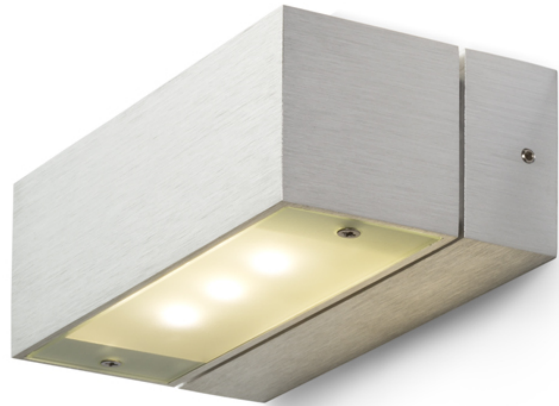

ADVANTAGE VI

LED 6x1W 300 lm Ra 80

Angular aluminum wall light with unidirectional or UP/DOWN illumination.

RP EUR incl. VAT

R10154

ADVANTAGE VI aluminum 230V/350mA
LED 6x1W 3000K

58,00

 3D model