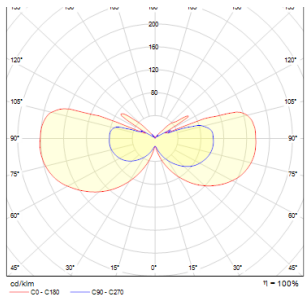

ADVANTAGE VI

LED 6x1W 300 lm Ra 80

Angular aluminum wall light with unidirectional or UP/DOWN illumination.

RP EUR incl. VAT

R10154

ADVANTAGE VI aluminum 230V/350mA
LED 6x1W 3000K

58,00

 3D model