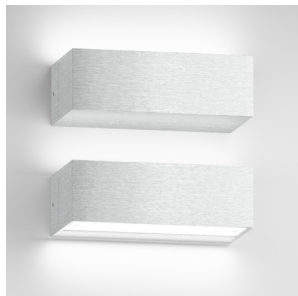

ADVANTAGE VI

LED 6x1W 300 lm Ra 80

Angular aluminum wall light with unidirectional or UP/DOWN illumination.

RP EUR incl. VAT

R10154

ADVANTAGE VI aluminum 230V/350mA
LED 6x1W 3000K

58,00

 3D model