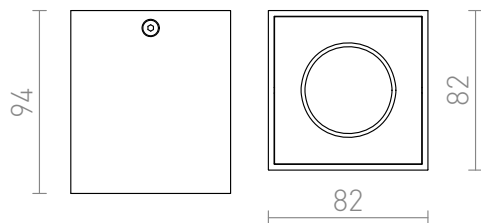

AGATE I

Angular ceiling light with fixed GU10 socket.

RP EUR incl. VAT

R12735	AGATE I ceiling matt white 230V GU10 35W	26,00
---------------	--	--------------

R12736	AGATE I ceiling brushed aluminum 230V GU10 35W	28,00
---------------	--	--------------