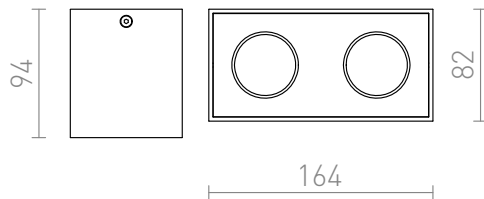

AGATE II

Angular ceiling light with fixed GU10 sockets.

RP EUR incl. VAT

R12737	AGATE II ceiling matt white 230V GU10 2x35W	58,00
R12738	AGATE II ceiling brushed aluminum 230V GU10 2x35W	58,00

3D model

manual