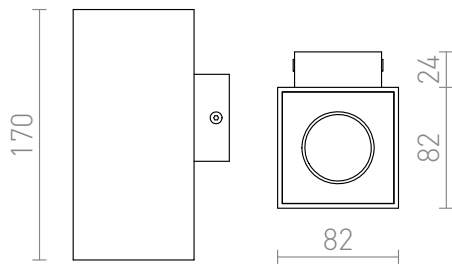

AGATE WALL

Angular UP/DOWN wall light of metal for two GU10 light sources.

RP EUR incl. VAT

R12677	AGATE II wall matt white 230V GU10 2x35W	68,00
R12678	AGATE II wall brushed aluminum 230V GU10 2x35W	48,00

 3D model

 manual

G11841