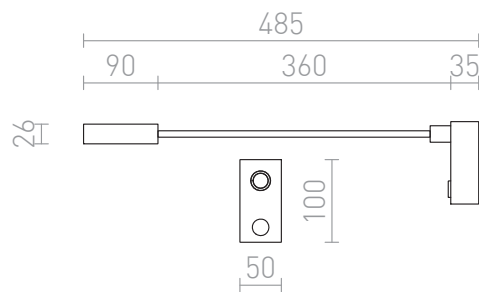

AIM

LED 3W 180 lm Ra 80

Wall-mounted spotlight with integrated LED on gooseneck and with a touch switch located on the base.

RP EUR incl. VAT

R10541

AIM on a goose neck black 230V LED 3W 45°
3000K

138,00

 3D model