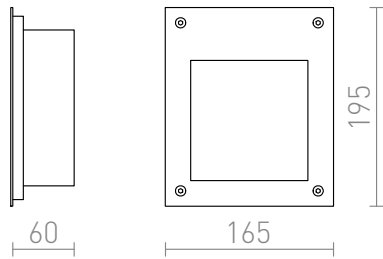

3D model

manual

.ies data