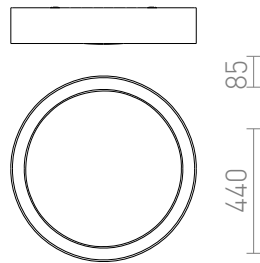

ALLEGRO 44

LED 35W 2275 lm Ra 80

Ceiling lamp with built in LED and a lacquered aluminum frame. The recessed plastic diffuser is included.

RP EUR incl. VAT

R13326

ALLEGRO 44 DIMM ceiling white 230V LED
LED 35W 3000K

320,00

3D model

manual