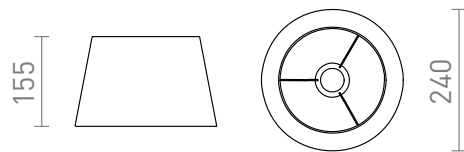

## ALVIS 24/15

Textile lampshade with E27-holder. Suitable for table lamp bases:  
ALVIS, CORTINA, MAUI, NYC, WOODY.

RP EUR incl. VAT

**R13524**

ALVIS 24/15 table shade cream white max.  
28W

**38,00**

 3D model