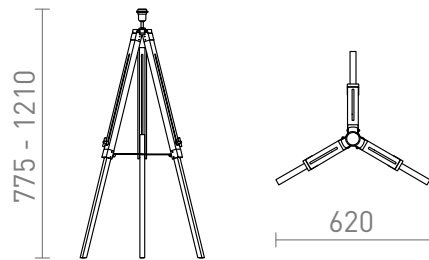

# ALVIS FLOOR

Tripod floor lamp base of bamboo that is height adjustable. With E27 socket. Suitable shades: AMBITUS 46/24, DELISA 35/30, CONNY 25/30, CONNY 35/30, RON 40/25, TEMPO 30/19.

RP EUR incl. VAT

**R13340**

ALVIS floor base bamboo/chrome 230V E27  
28W

**178,00**

3D model

manual

G13461