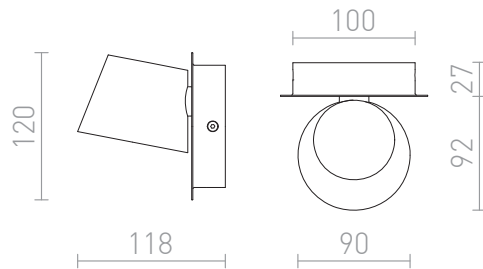

# AMADEUS

**LED 6W 530 lm Ra 80**

Wall lamp with integrated LED, rotatable shade and switch on the base.

RP EUR incl. VAT

**R12476**

AMADEUS I wall white 230V LED 6W  
3000K

**98,00**

3D model