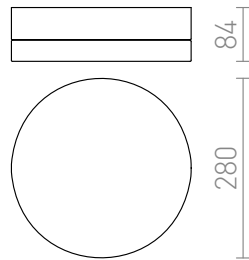

# AMAZE

Ceiling light with a solid glass shade on a chrome-plated base, for a 28W 2D fluorescent tube. Suitable in wet environments.

RP EUR incl. VAT

**R10590**

AMAZE 2D chrome 230V GR10q 28W IP44

**68,00**

IP44

3D model

manual

2D