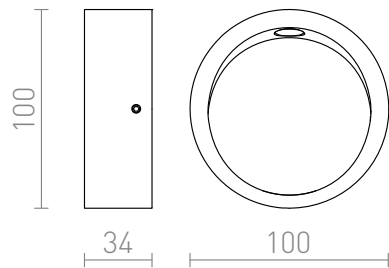

# AMBER

**LED 3W 130 lm Ra 80**

Round wall light with integrated LED suitable as orientation lighting.  
Does not need to be recessed.

RP EUR incl. VAT

**R12610**

AMBER wall grey 230V LED 3W 3000K

**68,00**

[3D model](#)

[manual](#)