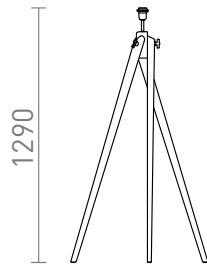

3D model

manual

G13461