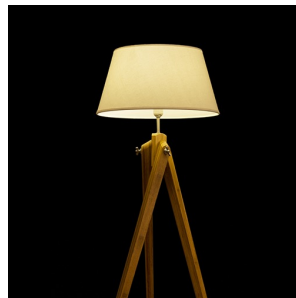

3D model

manual

G13461