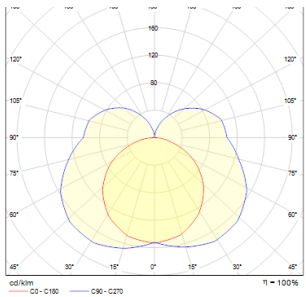

AMENITY 120

LED 14W 830 lm Ra 80

Wall mounted linear LED bathroom lamp with chrome ends suitable above the mirror.

RP EUR incl. VAT

R12641

AMENITY 120 wall chrome 230V LED 14W
IP44 3000K

229,00

IP44