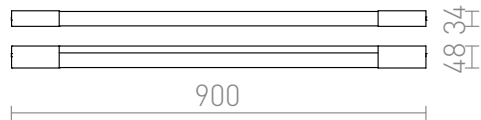

AMENITY 90

LED 11W 580 lm Ra 80

Wall mounted linear LED bathroom lamp with chrome ends suitable above the mirror.

RP EUR incl. VAT

R12640

AMENITY 90 wall chrome 230V LED 11W
IP44 3000K

198,00

IP44