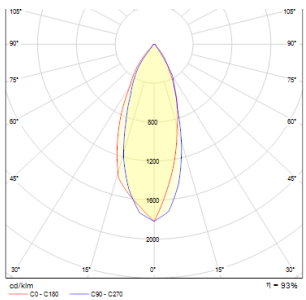

AMIGA ROUND

LED 8W 580 lm Ra 80

Recessed light with integrated LED suitable in wet environments.

RP EUR incl. VAT

R10565

AMIGA R DIMM white 230V LED 8W 40° IP65
3000K

120,00

IP65