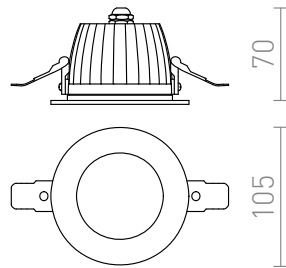

AMIGA ROUND

LED 8W 580 lm Ra 80

Recessed light with integrated LED suitable in wet environments.

RP EUR incl. VAT

R10565

AMIGA R DIMM white 230V LED 8W 40° IP65
3000K

120,00

IP65