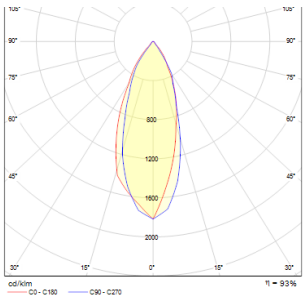

AMIGA SQUARE

LED 8W 580 lm Ra 80

Recessed LED luminaire with moisture protection.

RP EUR incl. VAT

R10566

AMIGA SQ DIMM white 230V LED 8W 40°
IP65 3000K

120,00

IP65