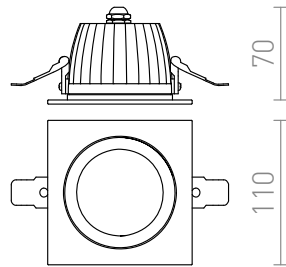

AMIGA SQUARE

LED 8W 580 lm Ra 80

Recessed LED luminaire with moisture protection.

RP EUR incl. VAT

R10566

AMIGA SQ DIMM white 230V LED 8W 40°
IP65 3000K

120,00

IP65