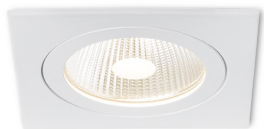

AMIGA SQUARE

LED 8W 580 lm Ra 80

Recessed LED luminaire with moisture protection.

RP EUR incl. VAT

R10566

AMIGA SQ DIMM white 230V LED 8W 40°
IP65 3000K

120,00

IP65