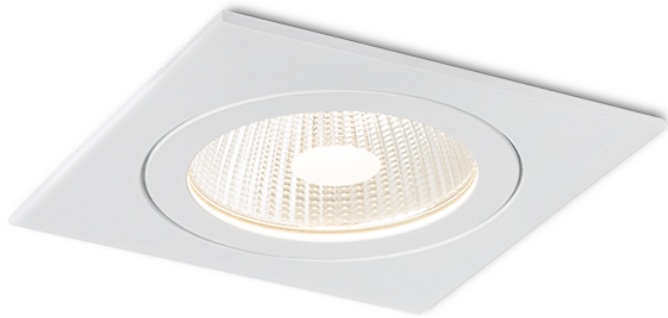

AMIGA SQUARE

LED 8W 580 lm Ra 80

Recessed LED luminaire with moisture protection.

RP EUR incl. VAT

R10566

AMIGA SQ DIMM white 230V LED 8W 40°
IP65 3000K

120,00

IP65