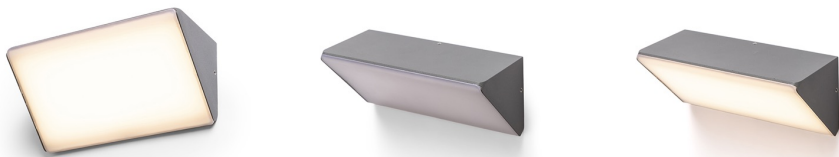

ANDANTE

LED 21W 1200 lm Ra 80

Wall lamp with built in LED suitable for illumination of terraces or home entrances.

RP EUR incl. VAT

R13504

ANDANTE wall anthracite grey matte acrylic
230V LED 21W IP65 3000K

120,00

IP65

3D model

manual