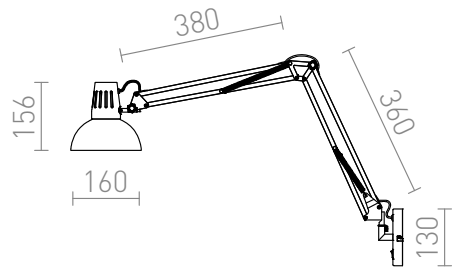

# ANTE WALL

Wall-mounted work lamp with an adjustable arm and toggle switch on the base.

RP EUR incl. VAT

<b>R12651</b>	ANTE wall black copper 230V E27 28W	<b>78,00</b>
<b>R12652</b>	ANTE wall white matt nickel 230V E27 28W	<b>78,00</b>

 3D model

 manual

G13026