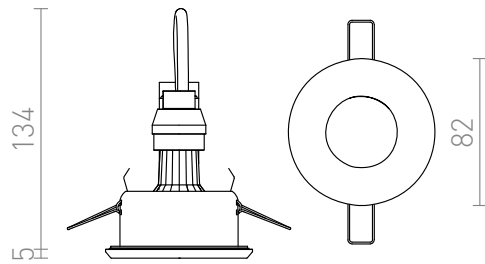

APRIORI

Recessed round bathroom fixture for light sources with GU10 fitting.
Only for drywalls.

RP EUR incl. VAT

R12747

APRIORI white satinated glass 230V GU10
35W IP54

19,00

IP54

3D model

manual

7,5

0,26

G11841