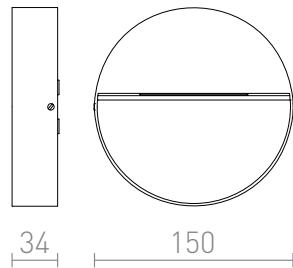

# AQILA R

**LED 6W 200 lm Ra 80**

Wall light with integrated LED for orientation lighting of pavements, stairs or terraces. Suitable for outdoor and indoor use, and without the need to be recessed.

RP EUR incl. VAT

IP54

3D model

manual