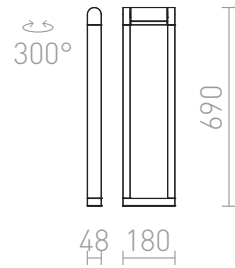

AQUE BOLLARD

LED 8W 800 lm Ra 80

Elegant outdoor bollard with the possibility to rotate the reflector around one axis.

RP EUR incl. VAT

R12624

AQUE bollard matt black 230V LED 8W IP54
3000K

150,00

IP54

3D model

manual