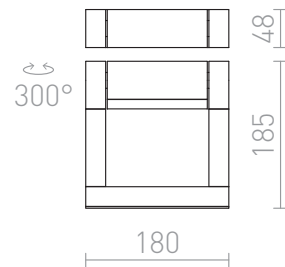

AQUE WALL

LED 8W 800 lm Ra 80

Outdoor wall light with integrated LED and the possibility to rotate the reflector around one axis.

RP EUR incl. VAT

R12623

AQUE wall matt black 230V LED 8W IP54
3000K

120,00

IP54

 3D model

 manual