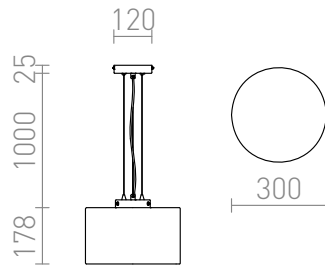

# ARANA PENDENT

Pendent light with a shade of opal-colored glass and matte nickel-colored details.

RP EUR incl. VAT

**R10494**

ARANA pendent matt nickel 230V E27 42W

**120,00**

 3D model

 manual