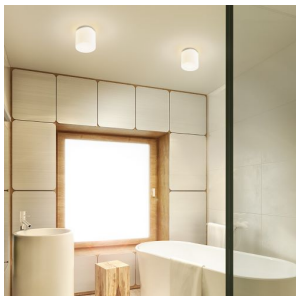

Cylindric ceiling light of opal-colored glass on a chrome-plated base, suitable in bathrooms.

RP EUR incl. VAT

R13682

ARANA R 17 ceiling opal-colored
glass/chrome 230V E27 15W IP44

78,00

IP44

160

170