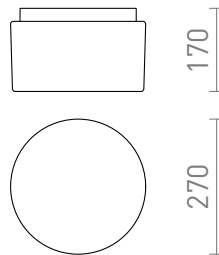

NEW

ARANA R 27

Cylindric ceiling light of opal-colored glass on a chrome-plated base, suitable in bathrooms.

RP EUR incl. VAT

R13683

ARANA R 27 ceiling opal-colored
glass/chrome 230V E27 20W IP44

120,00

IP44