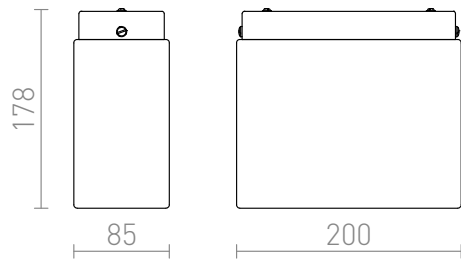

ARANA ANGULAR

Rectangular ceiling light with a base in matte nickel and a shade of frosted glass.

RP EUR incl. VAT

R10498

ARANA SQ surface mounted matt nickel
230V E14 2x30W

88,00

3D model

manual