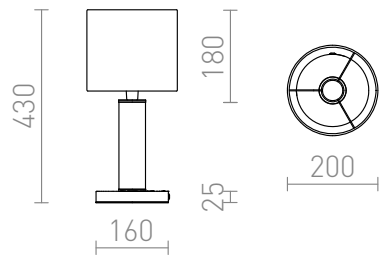

# ARTY

Table lamp for E27 light sources with textile shade and tube clad in imitation leather.

RP EUR incl. VAT

**R12937**

ARTY table black chrome 230V E27 28W

**68,00**

3D model

PDF manual