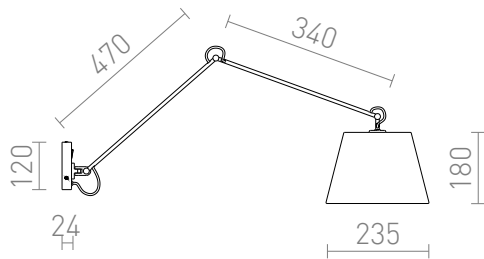

ASHLEY

Wall lamp with adjustable arm, a textile shade and a switch located on the base.

RP EUR incl. VAT

R12482

ASHLEY wall white chrome 230V E27 42W

215,00

 3D model

 manual