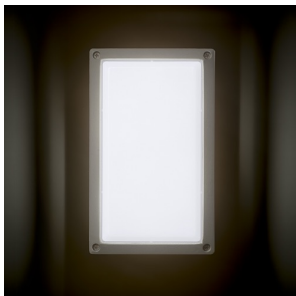

LED 5W 247 lm Ra 80

Outdoor light of die-cast aluminum with integrated LED and an opal-colored diffuser. For ceiling or wall mounting.

RP EUR incl. VAT

R12011

ASPEN surface mounted silver grey 230V
LED 5W IP54 3000K

68,00

IP54