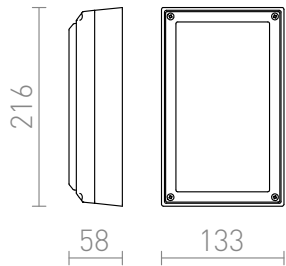

ASPEN

LED 5W 247 lm Ra 80

Outdoor light of die-cast aluminum with integrated LED and an opal-colored diffuser. For ceiling or wall mounting.

RP EUR incl. VAT

R12011

ASPEN surface mounted silver grey 230V
LED 5W IP54 3000K

68,00

IP54

3D model

manual