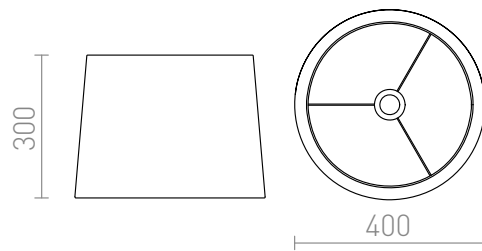

R11483	ASPRO 40/30 shade Polycotton black/copper foil max. 23W	158,00
R11578	ASPRO 40/30 shade Monaco petrol blue/silver PVC max. 23W	158,00
R11589	ASPRO 40/30 shade Monaco dove gray/silver PVC max. 23W	158,00
R11467	ASPRO 40/30 shade Polycotton black/golden foil max. 23W	150,00
R11495	ASPRO 40/30 shade Polycotton white/white PVC max. 23W	88,00