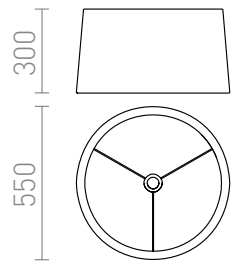

# ASPRO 55/30

Textile shade with an E27 fitting. Suitable for use with a suspension set. PMMA diffuser (R11869) sold separately.

Suitable accessories: HEX, ELISA, ENZO, ETRE, IRIDIS, KOMBIX, LISA RP EUR incl. VAT