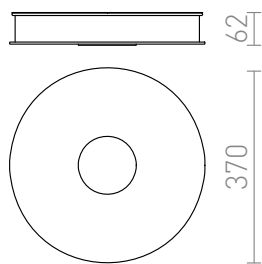

# ASTERI CEILING

Ceiling lamp with a satin glass shade. The bottom cover is fixed with a round chrome-plated plate.

RP EUR incl. VAT

**R10577**

ASTERI ceiling satinated glass/chrome 230V  
2GX13 40W

**120,00**

3D model

manual

2GX13