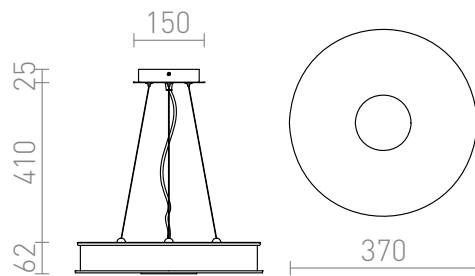

# ASTERI PENDENT

Pendent light with a diffuser of satin glass. The bottom glass cover is fixed with a round chrome-plated disc.

RP EUR incl. VAT

**R10626**

ASTERI pendent satinated glass/chrome  
230V 2GX13 40W

**120,00**

 3D model

 120

 34

2GX13

 manual