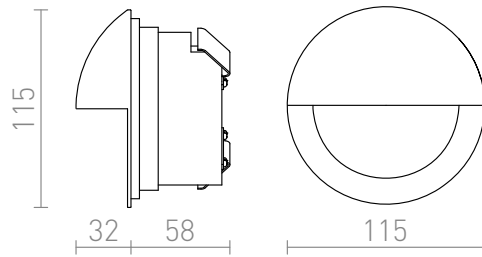

ASTERIA

LED 3W 180 lm Ra 80

Recessed wall light for outdoor use. The visible opening has a depth of 3 cm. Only for downward installation.

RP EUR incl. VAT

R10558

ASTERIA recessed silver grey 230V LED 3W
IP54 3000K

88,00

IP54

3D model

manual

.ies data