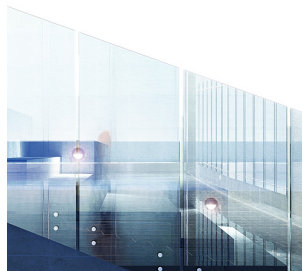

3D model

manual

.ies data