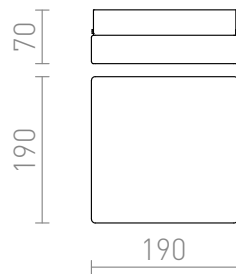

ASTONISH SQ 185

Ceiling light of solid cast glass on a square stainless steel base. Must have a light bulb with a small globe or a corresponding energy saving equivalent. Irregularities in the glass can occur as a part of the production process.

RP EUR incl. VAT

R10221

ASTONISH 185 square stainless steel 230V
E27 2x28W

35,00

3D model

manual

G13014