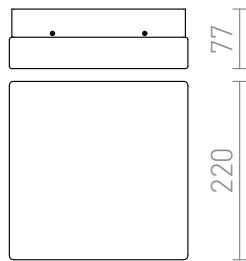

3D model

manual

G13014