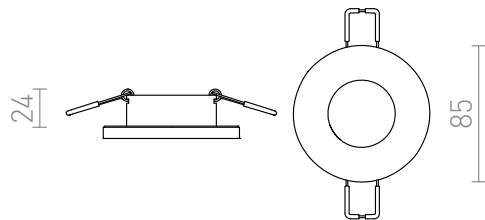

ASTOR R

Attractive luminaire with frame made of combed aluminum. The luminaire is covered with partially satinated glass. Suitable for humid environments.

RP EUR incl. VAT

R10573

ASTOR R brushed aluminum 230V GU10
50W IP65

22,00

IP65

3D model

manual

G11841