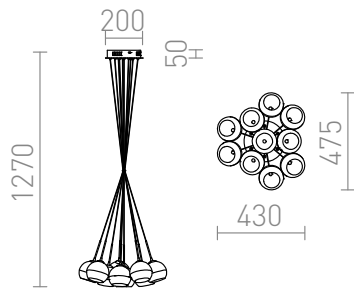

# ASTRAL

An elegantly designed pendant light with shades of semi-colored glass. The shades can be arranged into different shapes. A plastic ring is used to adjust the tilt-angle.

RP EUR incl. VAT

**R10513**

ASTRAL pendent chrome-tinted glass/clear glass 230V/12V G4 10x20W

**398,00**

**R11706**

ASTRAL pendent copper-tinted glass/clear glass 230V/12V G4 10x20W

**450,00**

 3D model

 manual

G13035