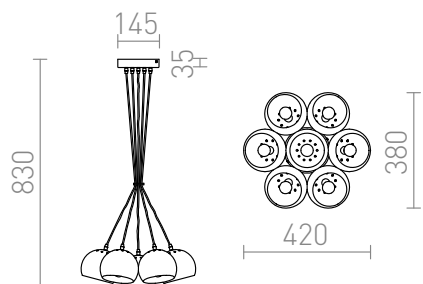

# ASTROMET

Pendent light consisting of 7 chrome shades attached to one ceiling base, with E27 sockets.

RP EUR incl. VAT

**R11761**

ASTROMET VII pendent chrome 230V E27  
7x42W

**248,00**

3D model

manual

G13014