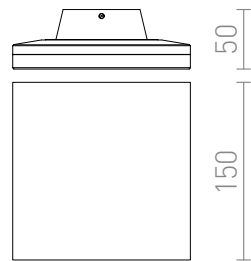

LED 9,6W 550 lm Ra 80

Square wall light with integrated LED for indirect illumination by reflecting the light off the wall. Suitable for interior and exterior use.

RP EUR incl. VAT

R12551

ATHI wall white 230V LED 9.6W IP54 3000K

98,00

IP54