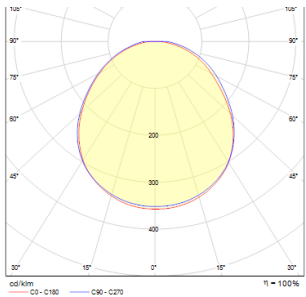

LED 9,6W 550 lm Ra 80

Square wall light with integrated LED for indirect illumination by reflecting the light off the wall. Suitable for interior and exterior use.

RP EUR incl. VAT

R12551

ATHI wall white 230V LED 9.6W IP54 3000K

98,00

IP54