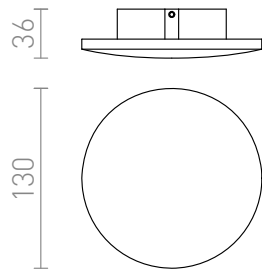

ATLANTA

LED 6W 780 lm Ra 80

Round wall light with integrated LED for indirect illumination by reflecting the light off the wall. Suitable for interior and exterior use.

RP EUR incl. VAT

R12825	ATLANTA 13 surface mounted white 230V LED 6W IP54 3000K	88,00
R12826	ATLANTA 13 surface mounted brushed metal 230V LED 6W IP54 3000K	88,00

IP54

3D model

manual