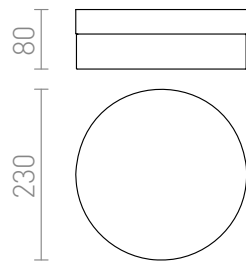

AWE 23 IP44

LED 14W 580 lm Ra 80

Ceiling light with integrated LED and an opal glass shade. The ceiling base is chrome or matte nickel. Suitable in wet environments.

RP EUR incl. VAT

R12196	AWE 23 ceiling matt nickel 230V LED 14W IP44 3000K	98,00
R12201	AWE 23 ceiling chrome 230V LED 14W IP44 3000K	98,00

IP44

3D model

manual